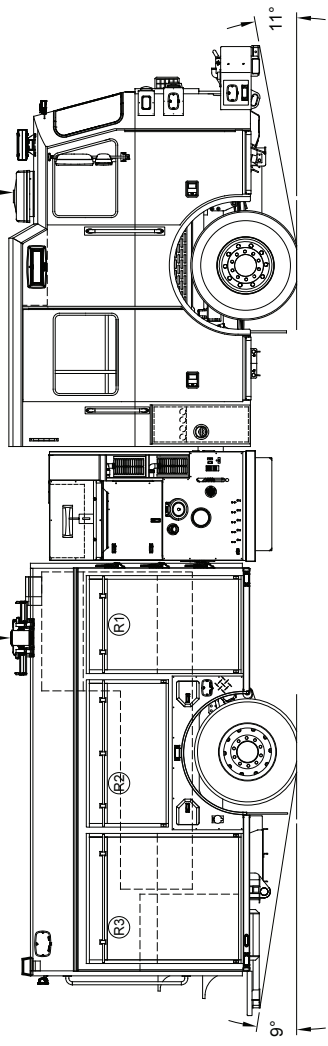

A/C CONDENSER

LADDER CHUTE
24/2 SEC
14' ROOF
10' FOLDING
BACK BOARD SLOT
(2) PIKE POLE STOR

SMARTPOWER 10KW GENERATOR