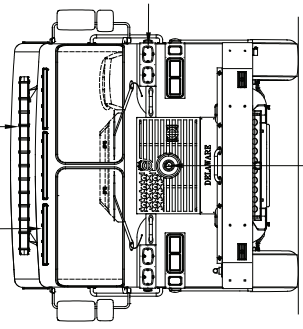

WHELEEN M6 RED LED

FEDERAL Q2B

WILL BURT LED 120V LIGHT TOWER