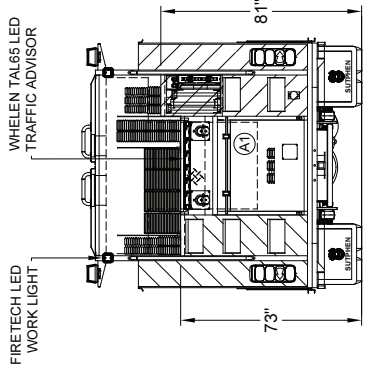

HOSEBED
 200' OF 2" BELOW 300' OF 1.75"
 750 OF 5"
 500 OF 2.5"
 ABOVE LADDER CHUTE
 200' OF 2" BELOW 300' OF 1.75"

LADDER CHUTE
 24/2 SEC
 14' ROOF
 10' FOLDING
 BACK BOARD SLOT
 (2) PIKE POLE STOR

FIRETECH LED WORK LIGHT