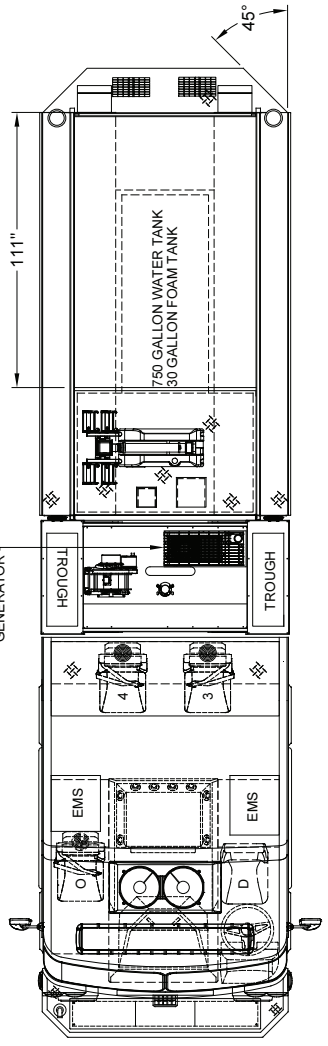

FEDERAL Q2B

WILL BURT LED 120V LIGHT TOWER

A/C CONDENSER

LADDER CHUTE
 24/2 SEC
 14' ROOF
 10' FOLDING
 BACK BOARD SLOT
 (2) PIKE POLE STOR

SMARTPOWER 10KW GENERATOR

750 GALLON WATER TANK
 30 GALLON FOAM TANK

HSI/ROLL

TROUGH

EMS

EMS

4

3

111"

45°